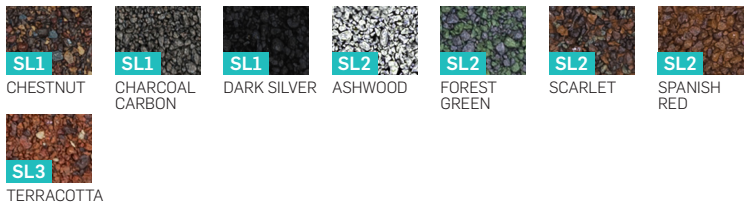

# YOUR CHOICE OF COLOUR

Choosing the right roof colour is essential for achieving the perfect look for your home, as it greatly influences the overall aesthetics of any building. GERARD combines the stormproof strength of corrosion-resistant metal roof tiles with the beauty of natural stone coating, ensuring both exceptional durability and captivating style. Explore our wide range of colours—from modern shades to rustic and classic tones—that allows you to find the perfect match for your architectural vision.

ASHWOOD

COAL BLACK

CHESTNUT

CHARCOAL  
CARBON

FOREST  
GREEN

SCARLET

TERRACOTTA

DARK SILVER

SPANISH RED

**BARK**  
BASE COLOUR

**PATCH**

**PEPPER**

**ECLIPSE**  
BASE COLOUR

**PATCH**

**BROWN**

**ANTIQUE RED**  
BASE COLOUR

**PATCH**

**CEDAR**

**ANTIQUE GREY**  
BASE COLOUR

**PATCH**

**GERARD CLASSIC**

**GERARD DIAMANT**

**GERARD CORONA**

**GERARD HERITAGE**