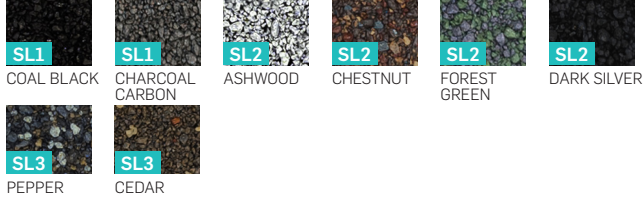

# YOUR CHOICE OF COLOUR

Choosing the right roof colour is essential for achieving the perfect look for your home, as it greatly influences the overall aesthetics of any building. GERARD combines the stormproof strength of corrosion-resistant metal roof tiles with the beauty of natural stone coating, ensuring both exceptional durability and captivating style. Explore our wide range of colours—from modern shades to rustic and classic tones—that allows you to find the perfect match for your architectural vision.

ASHWOOD

COAL BLACK

CHESTNUT

CHARCOAL  
CARBON

FOREST  
GREEN

SCARLET

TERRACOTTA

DARK SILVER

SPANISH RED

**BARK**  
BASE COLOUR

**PATCH**

**PEPPER**

**ECLIPSE**  
BASE COLOUR

**PATCH**

**BROWN**

**ANTIQUE RED**  
BASE COLOUR

**PATCH**

**CEDAR**

**ANTIQUE GREY**  
BASE COLOUR

**PATCH**

**GERARD CLASSIC**

**GERARD DIAMANT**

**GERARD CORONA**

**GERARD HERITAGE**