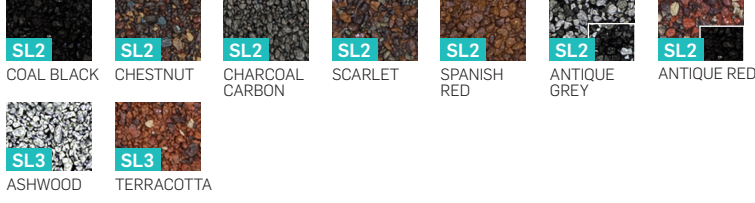

# YOUR CHOICE OF COLOUR

Choosing the right roof colour is essential for achieving the perfect look for your home, as it greatly influences the overall aesthetics of any building. GERARD combines the stormproof strength of corrosion-resistant metal roof tiles with the beauty of natural stone coating, ensuring both exceptional durability and captivating style. Explore our wide range of colours—from modern shades to rustic and classic tones—that allows you to find the perfect match for your architectural vision.

ASHWOOD

COAL BLACK

CHESTNUT

CHARCOAL  
CARBON

FOREST  
GREEN

SCARLET

TERRACOTTA

DARK SILVER

SPANISH RED

**BARK**  
BASE COLOUR

**PATCH**

**PEPPER**

**ECLIPSE**  
BASE COLOUR

**PATCH**

**BROWN**

**ANTIQUE RED**  
BASE COLOUR

**PATCH**

**CEDAR**

**ANTIQUE GREY**  
BASE COLOUR

**PATCH**

**GERARD CLASSIC**

**GERARD DIAMANT**

**GERARD CORONA**

**GERARD HERITAGE**