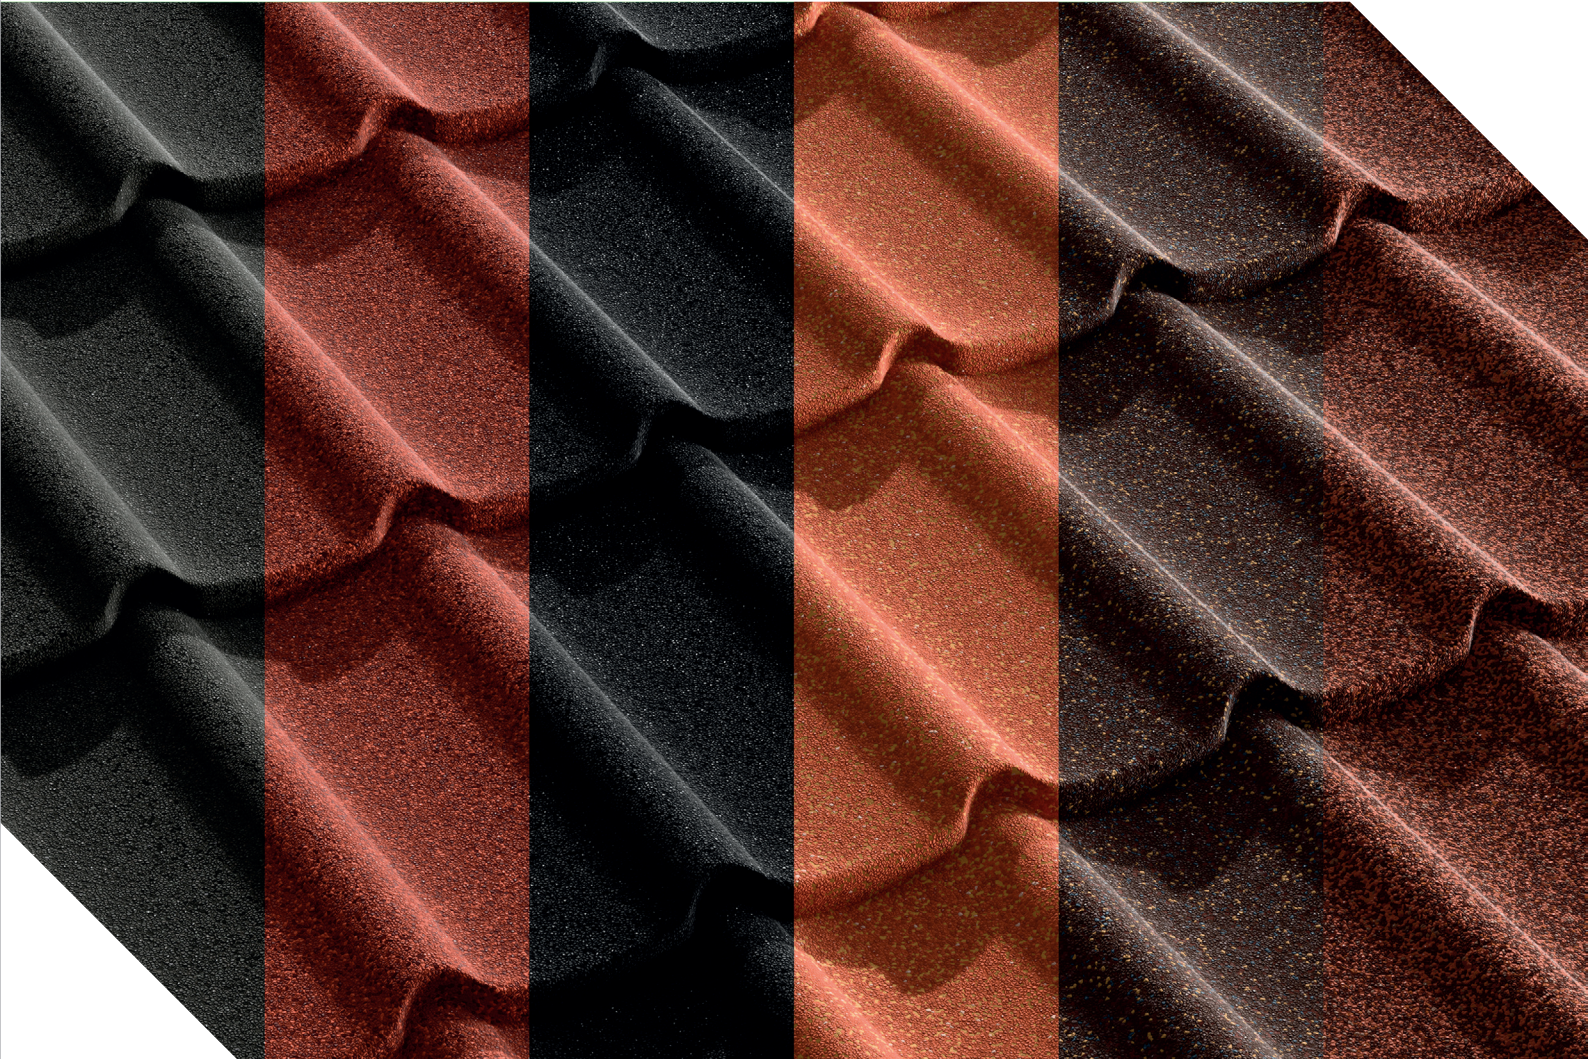

# COLOUR CHART

The worry-proof roof

# YOUR CHOICE OF COLOUR

Choosing the right roof colour is essential for achieving the perfect look for your home, as it greatly influences the overall aesthetics of any building. GERARD combines the stormproof strength of corrosion-resistant metal roof tiles with the beauty of natural stone coating, ensuring both exceptional durability and captivating style. Explore our wide range of colours—from modern shades to rustic and classic tones—that allows you to find the perfect match for your architectural vision.

ASHWOOD

COAL BLACK

CHESTNUT

CHARCOAL  
CARBON

FOREST  
GREEN

SCARLET

TERRACOTTA

DARK SILVER

**PATCH**

**CEDAR**

**ANTIQUE GREY**  
BASE COLOUR

**PATCH**

**GERARD CLASSIC**

**GERARD DIAMANT**

**GERARD CORONA**

**GERARD HERITAGE**